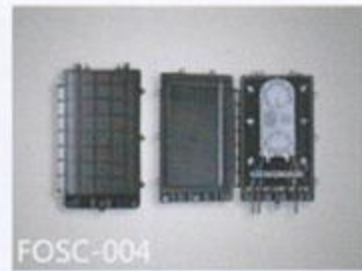

Fiber Optic Clousre

FOSC-001

FOSC-002

FOSC-003

FOSC-004

FOSC-005

FOSC-006

FOSC-007

FOSC-008

FOSC-009

FOSC-010

Splice Tray-1(24Core)

Splice Tray-2(24Core)

Splice Tray-3(12Core)

Applications

- Optical network
- Local area networks
- Wide area networks

Features

- Suitable for aerial, duct, and underground application
- Valve option for pressure testing
- Quick open clamped design
- Reliable gasket sealing; reopened repeatedly without changing sealing material
- Suitable for ribbon and non-ribbon fibers

Specifications

Item	FOSC-001	FOSC-002	FOSC-003	FOSC-004	FOSC-005	FOSC-006	FOSC-007	FOSC-008	FOSC-009	FOSC-010
Size(HxWxD)mm	460x20 x110	415x200 x105	300x200 x93	386x250 x120	438x205	330x85	435x220	430x130	600x135	600x250
Cable diameter(mm)	Φ5~Φ10mm					Φ10~Φ60mm				
Cable port	4	8	2	6	4	3	3	5	5	5
Max capacity of splice	120	144	72	192	288	36	240	96	96	576
Weight(kg)	2.6	3.5	1.45	3.3	2.8	1	3.1	3.5	ab3.6	5.5
Materials	ABS,PC or PP									
Duration	25Years									
Type	Horizontal					Vertical(Dome)				