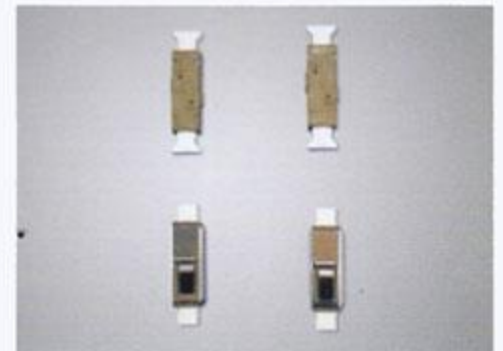

## Standard Fiber Optic Adapter

LC ADAPTER

SC ADAPTER

FC ADAPTER

ST ADAPTER

MU ADAPTER

MTRJ ADAPTER

E2000 ADAPTER

### ■ Features

- Various receptacle type
- High stability
- Easy to operate
- Repeated use
- Variety of colors