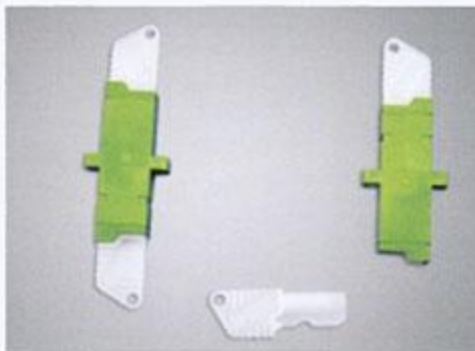

## Standard Fiber Optic Adapter

LC ADAPTER

SC ADAPTER

FC ADAPTER

ST ADAPTER

MU ADAPTER

MTRJ ADAPTER

E2000 ADAPTER

MPO ADAPTER

### ■ Features

- Various receptacle type
- High stability
- Easy to operate
- Repeated use
- Variety of colors