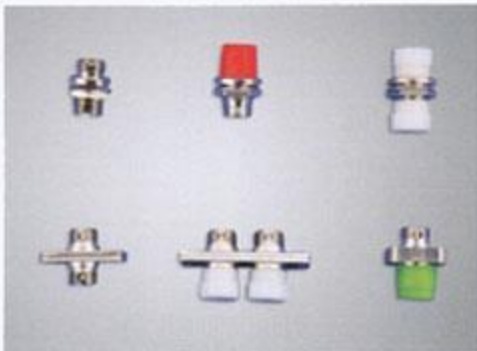

## Standard Fiber Optic Adapter

LC ADAPTER

SC ADAPTER

FC ADAPTER

ST ADAPTER

MU ADAPTER

MTRJ ADAPTER

E2000 ADAPTER

MPO ADAPTER

### ■ Features

- Various receptacle type
- High stability
- Easy to operate
- Repeated use
- Variety of colors