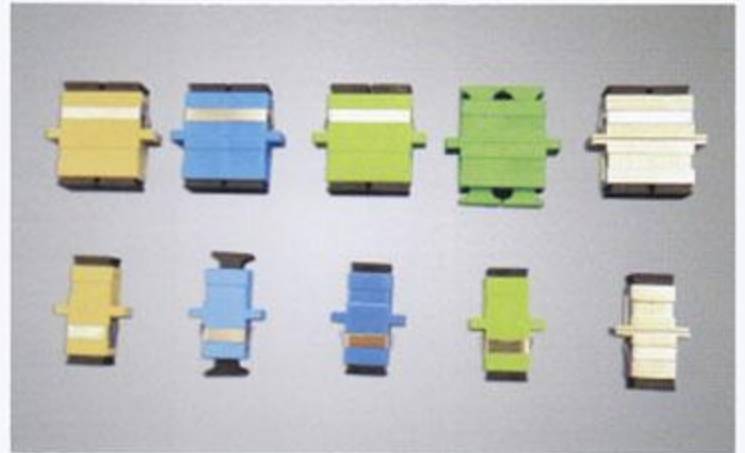

## Standard Fiber Optic Adapter

LC ADAPTER

SC ADAPTER

FC ADAPTER

ST ADAPTER

MU ADAPTER

MTRJ ADAPTER

E2000 ADAPTER

MPO ADAPTER

### ■ Features

- Various receptacle type
- High stability
- Easy to operate
- Repeated use
- Variety of colors